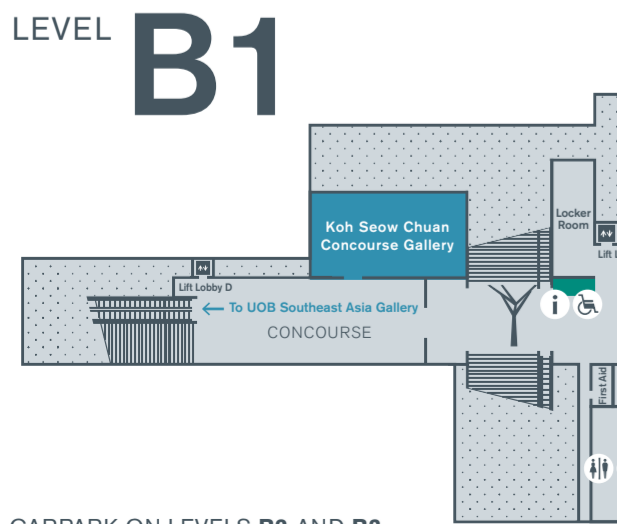

- LEGEND**
- Galleries
 - Shopping and Dining
 - Museum Services and Special Facilities
 - Education and Heritage
 - Office
 - Restricted access
 - Lift
 - Visitor Services
 - Wheelchair loan
 - Taxi stand
 - Car drop-off point
 - Restroom
 - Baby changing room
 - Accessible restroom
 - Bus stop
 - Bicycle parking
 - Meeting point
 - ATM
 - Stroller and wheelchair parking
- Available at the Visitor Services room:
 L1 Padang Atrium
 Tours desk
 Loan of audio guides
 Lost & Found

CARPARK ON LEVELS B2 AND B3 ARE ACCESSIBLE VIA LIFT LOBBIES A AND B ONLY
 CASHCARD TOP-UP MACHINE IS LOCATED AT B2, AUDITORIUM FOYER

LOOK OUT FOR THESE MUST-SEE ARTWORKS

- Xu Beihong
Portrait of Lim Loh
1927
Oil on canvas, 114 x 76 cm
Gift of Lim family in memory of Lim Loh
 - La Phô
Harmony in Green: The Two Sisters
c. 1938
Gouache on silk, 54 x 45 cm
 - Liu Kang
Bak Workers
1954
Oil on canvas, 88.5 x 69 cm
Gift of the Loke Wan Tho Collection
 - Hermando R. Cuampo
Dancing Mutants
1965
Oil on canvas, 101.8 x 76 cm
 - Lim Yew Kuan
Painting Class
1957
Oil on canvas, 83 x 65 cm
 - San Minn
Age of Full Bloom
1979
Oil and metal chain on canvas, 89 x 59 cm
Image courtesy of San Minn
 - Kim Lim
Echo
1967
Stainless steel, enamel paint and zinc coating, 77 x 80 x 80 cm
Gift of William Turnbull
 - M Faizal Fadli
Study of Three Thermos Flasks
1991
Aluminum flasks, 35 x 12.5 x 10 cm
Collection of Singapore Art Museum
 - FX Harsono
Paling Top (Top Most)
1976, remade 2006
Plastic rifle, terrac, wooden crate, wire mesh and LED tube, 156.7 x 99.5 x 50 cm
 - Raden Saleh
Boeschbrand (Forest Fire)
1849
Oil on canvas, 300 x 396 cm
This work has been adopted by Yong Hon Kong Foundation
 - Pinaree Sarpitak
Smiling Body
1997
Acrylic and gold leaves on canvas, 221 x 190 cm
Collection of Singapore Art Museum
- Artworks depicted above may not be on display due to rotations.