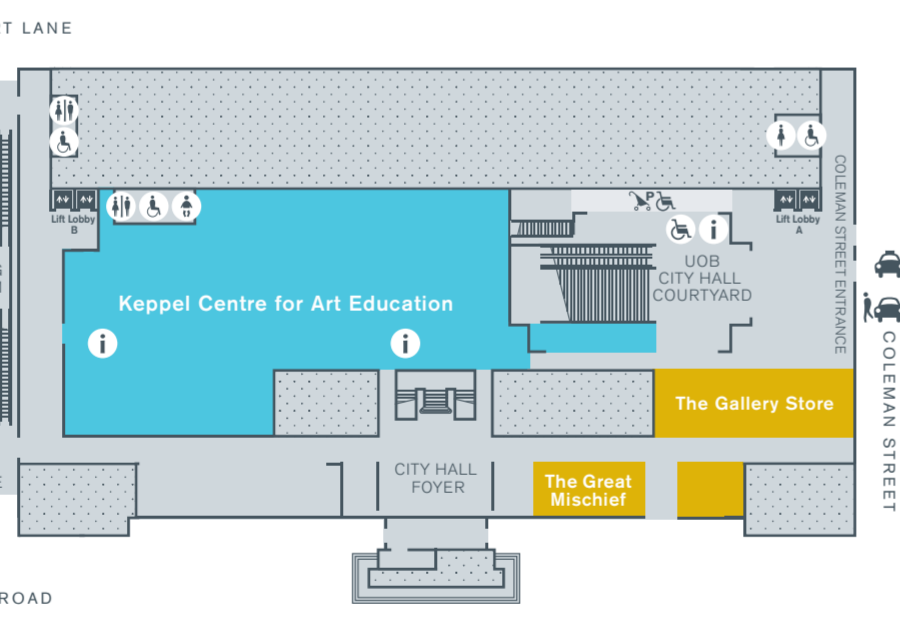

- LEGEND**
- Galleries
 - Shopping and Dining
 - Museum Services and Special Facilities
 - Education and Heritage
 - Office
 - Restricted access
 - Lift
 - Visitor Services
 - Wheelchair loan
 - Taxi stand
 - Car drop-off point
 - Restroom
 - Baby changing room
 - Accessible restroom
 - Bus stop
 - Bicycle parking
 - Meeting point
 - ATM
 - Stroller and wheelchair parking
- Available at the Visitor Services room:
 L1 Padang Atrium
 Tours desk
 Loan of audio guides
 Lost & Found

CARPARK ON LEVELS B2 AND B3 ARE ACCESSIBLE VIA LIFT LOBBIES A AND B ONLY
 CASHCARD TOP-UP MACHINE IS LOCATED AT B2, AUDITORIUM FOYER

LOOK OUT FOR THESE MUST-SEE ARTWORKS

- Xu Beihong
Portrait of Lim Loh
1927
Oil on canvas, 114 x 76 cm
Gift of Lim family in memory of Lim Loh
 - La Phô
Harmony in Green: The Two Sisters
c. 1938
Gouache on silk, 54 x 45 cm
 - Liu Kang
Bak Workers
1954
Oil on canvas, 88.5 x 69 cm
Gift of the Loke Wan Tho Collection
 - Hermando R. Cuampo
Dancing Mutants
1965
Oil on canvas, 101.8 x 76 cm
 - Lim Yew Kuan
Painting Class
1957
Oil on canvas, 83 x 65 cm
 - San Minn
Age of Full Bloom
1979
Oil and metal chain on canvas, 89 x 59 cm
Image courtesy of San Minn
 - Kim Lim
Echo
1967
Stainless steel, enamel paint and zinc coating, 77 x 80 x 80 cm
Gift of William Turnbull
 - M Faizal Fadli
Study of Three Thermos Flasks
1991
Aluminum flasks, 35 x 12.5 x 10 cm
Collection of Singapore Art Museum
 - FX Harsono
Paling Top (Top Most)
1976, remade 2006
Plastic rifle, terrac, wooden crate, wire mesh and LED tube, 156.7 x 99.5 x 50 cm
 - Raden Saleh
Boeschbrand (Forest Fire)
1849
Oil on canvas, 300 x 396 cm
This work has been adopted by Yong Hon Kong Foundation
 - Pinaree Sarpitak
Smiling Body
1997
Acrylic and gold leaves on canvas, 221 x 190 cm
Collection of Singapore Art Museum
- Artworks depicted above may not be on display due to rotations.