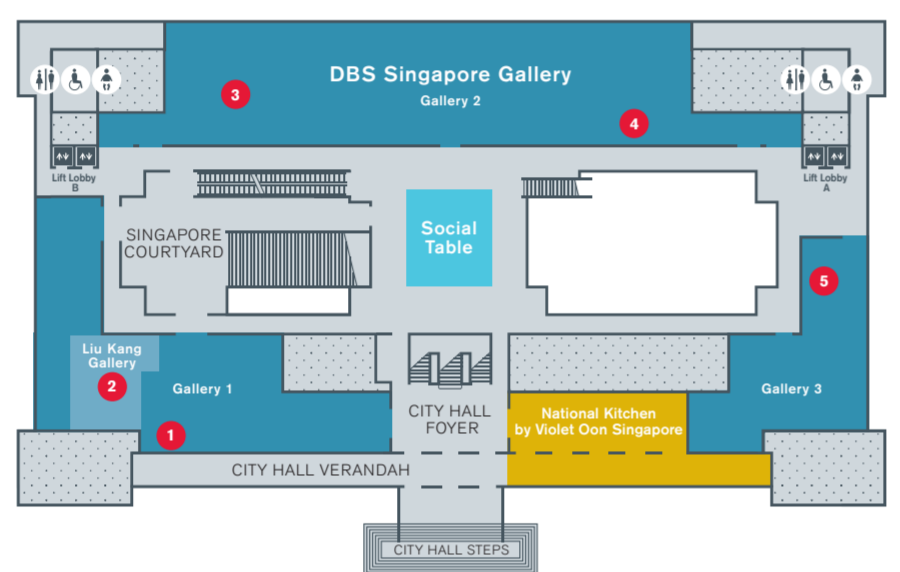

- LEGEND**
- Galleries
 - Shopping and Dining
 - Museum Services and Special Facilities
 - Education and Heritage
 - Office
 - Restricted access
 - Lift
 - Visitor Services
 - Wheelchair loan
 - Taxi stand
 - Car drop-off point
 - Restroom
 - Baby changing room
 - Accessible restroom
 - Bus stop
 - Bicycle parking
 - Meeting point
 - ATM
 - Stroller and wheelchair parking
- Available at the Visitor Services room:
 L1 Padang Atrium
 Tours desk
 Loan of audio guides
 Lost & Found

CARPARK ON LEVELS B2 AND B3 ARE ACCESSIBLE VIA LIFT LOBBIES A AND B ONLY
 CASHCARD TOP-UP MACHINE IS LOCATED AT B2, AUDITORIUM FOYER

LOOK OUT FOR THESE MUST-SEE ARTWORKS

- Xu Beihong
Portrait of Lim Loh
1927
Oil on canvas, 114 x 76 cm
Gift of Lim family in memory of Lim Loh
 - La Phô
Harmony in Green: The Two Sisters
c. 1938
Gouache on silk, 54 x 45 cm
 - Liu Kang
Bak Workers
1954
Oil on canvas, 88.5 x 69 cm
Gift of the Loke Wan Tho Collection
 - Hermando R. Cuampo
Dancing Mutants
1965
Oil on canvas, 101.8 x 76 cm
 - Lim Yew Kuan
Painting Class
1957
Oil on canvas, 83 x 65 cm
 - San Minn
Age of Full Bloom
1979
Oil and metal chain on canvas, 89 x 59 cm
Image courtesy of San Minn
 - Kim Lim
Echo
1967
Stainless steel, enamel paint and zinc coating, 77 x 80 x 80 cm
Gift of William Turnbull
 - M Faizal Fadli
Study of Three Thermos Flasks
1991
Aluminum flasks, 35 x 12.5 x 10 cm
Collection of Singapore Art Museum
 - FX Harsono
Paling Top (Top Most)
1976, remade 2006
Plastic rifle, terrac, wooden crate, wire mesh and LED tube, 156.7 x 99.5 x 50 cm
 - Raden Saleh
Boeschbrand (Forest Fire)
1849
Oil on canvas, 300 x 396 cm
This work has been adopted by Yong Hon Kong Foundation
 - Pinaree Sarpitak
Smiling Body
1997
Acrylic and gold leaves on canvas, 221 x 190 cm
Collection of Singapore Art Museum
- Artworks depicted above may not be on display due to rotations.