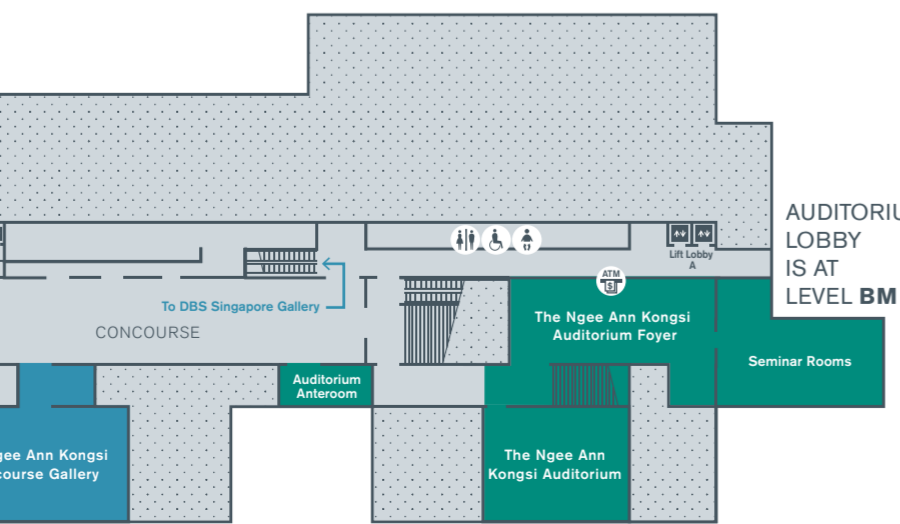

- LEGEND**
- Galleries
 - Shopping and Dining
 - Museum Services and Special Facilities
 - Education and Heritage
 - Office
 - Restricted access
 - Lift
 - Visitor Services
 - Wheelchair loan
 - Taxi stand
 - Car drop-off point
 - Restroom
 - Baby changing room
 - Accessible restroom
 - Bus stop
 - Bicycle parking
 - Meeting point
 - ATM
 - Stroller and wheelchair parking
- Available at the Visitor Services room:
 L1 Padang Atrium
 Tours desk
 Loan of audio guides
 Lost & Found

CARPARK ON LEVELS B2 AND B3 ARE ACCESSIBLE VIA LIFT LOBBIES A AND B ONLY
 CASHCARD TOP-UP MACHINE IS LOCATED AT B2, AUDITORIUM FOYER

LOOK OUT FOR THESE MUST-SEE ARTWORKS

- Xu Beihong
Portrait of Lim Loh
1927
Oil on canvas, 114 x 76 cm
Gift of Lim family in memory of Lim Loh
 - La Phô
Harmony in Green: The Two Sisters
c. 1938
Gouache on silk, 54 x 45 cm
 - Liu Kang
Bak Workers
1954
Oil on canvas, 88.5 x 69 cm
Gift of the Loke Wan Tho Collection
 - Hermando R. Cuampo
Dancing Mutants
1965
Oil on canvas, 101.8 x 76 cm
 - Lim Yew Kuan
Painting Class
1957
Oil on canvas, 83 x 65 cm
 - San Minn
Age of Full Bloom
1979
Oil and metal chain on canvas, 89 x 59 cm
Image courtesy of San Minn
 - Kim Lim
Echo
1967
Stainless steel, enamel paint and zinc coating, 77 x 80 x 80 cm
Gift of William Turnbull
 - M Faizal Fadli
Study of Three Thermos Flasks
1991
Aluminum flasks, 35 x 12.5 x 10 cm
Collection of Singapore Art Museum
 - FX Harsono
Paling Top (Top Most)
1976, remade 2006
Plastic rifle, terrac, wooden crate, wire mesh and LED tube, 156.7 x 99.5 x 50 cm
 - Raden Saleh
Boeschbrand (Forest Fire)
1849
Oil on canvas, 300 x 396 cm
This work has been adopted by Yong Hon Kong Foundation
 - Pinaree Sarpitak
Smiling Body
1997
Acrylic and gold leaves on canvas, 221 x 190 cm
Collection of Singapore Art Museum
- Artworks depicted above may not be on display due to rotations.