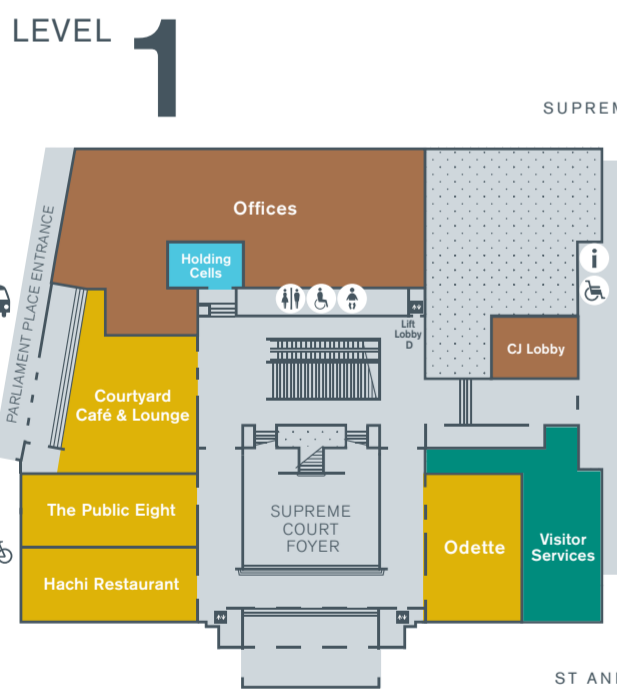

- LEGEND**
- Galleries
 - Shopping and Dining
 - Museum Services and Special Facilities
 - Education and Heritage
 - Office
 - Restricted access
 - Lift
 - Visitor Services
 - Wheelchair loan
 - Taxi stand
 - Car drop-off point
 - Restroom
 - Baby changing room
 - Accessible restroom
 - Bus stop
 - Bicycle parking
 - Meeting point
 - ATM
 - Stroller and wheelchair parking
- Available at the Visitor Services room:
 L1 Padang Atrium
 Tours desk
 Loan of audio guides
 Lost & Found

CARPARK ON LEVELS B2 AND B3 ARE ACCESSIBLE VIA LIFT LOBBIES A AND B ONLY
 CASHCARD TOP-UP MACHINE IS LOCATED AT B2, AUDITORIUM FOYER

LOOK OUT FOR THESE MUST-SEE ARTWORKS

- Xu Beihong
Portrait of Lim Loh
1927
Oil on canvas, 114 x 76 cm
Gift of Lim family in memory of Lim Loh
 - La Phô
Harmony in Green: The Two Sisters
c. 1938
Gouache on silk, 54 x 45 cm
 - Liu Kang
Bak Workers
1954
Oil on canvas, 88.5 x 69 cm
Gift of the Loke Wan Tho Collection
 - Hermando R. Cuampo
Dancing Mutants
1965
Oil on canvas, 101.8 x 76 cm
 - Lim Yew Kuan
Painting Class
1957
Oil on canvas, 83 x 65 cm
 - San Minn
Age of Full Bloom
1979
Oil and metal chain on canvas, 89 x 59 cm
Image courtesy of San Minn
 - Kim Lim
Echo
1967
Stainless steel, enamel paint and zinc coating, 77 x 80 x 80 cm
Gift of William Turnbull
 - M Faizal Fadli
Study of Three Thermos Flasks
1991
Aluminum flasks, 35 x 12.5 x 10 cm
Collection of Singapore Art Museum
 - FX Harsono
Paling Top (Top Most)
1976, remade 2006
Plastic rifle, terrac, wooden crate, wire mesh and LED tube, 156.7 x 99.5 x 50 cm
 - Raden Saleh
Boeschbrand (Forest Fire)
1849
Oil on canvas, 300 x 396 cm
This work has been adopted by Yong Hon Kong Foundation
 - Pinaree Sarpitak
Smiling Body
1997
Acrylic and gold leaves on canvas, 221 x 190 cm
Collection of Singapore Art Museum
- Artworks depicted above may not be on display due to rotations.