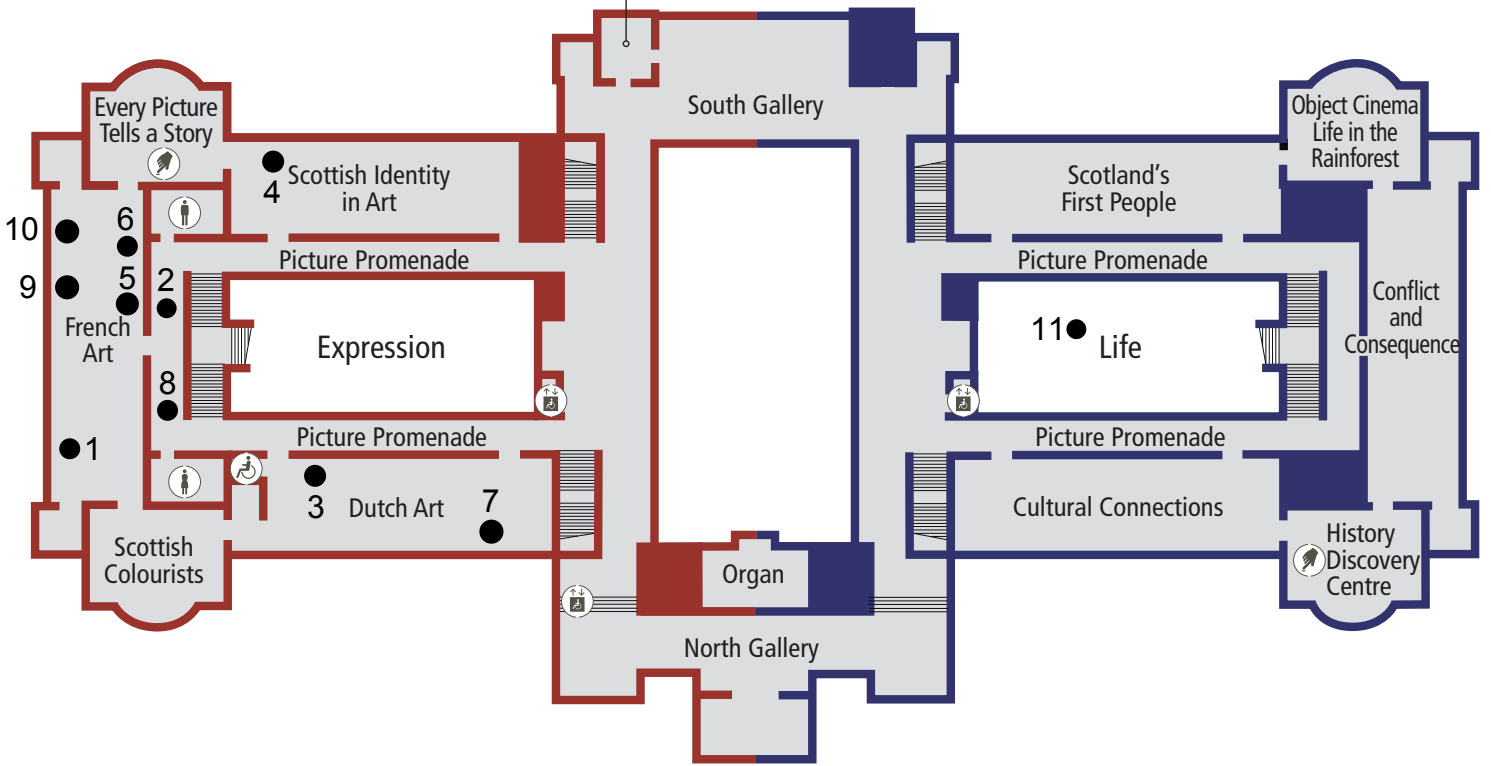

Dali's Christ of St John of the Cross,  
Currently on loan until June 2024

First floor

● Scenes for Our Climate Audio Tour

Ground floor

Lower ground floor

Key to symbols

-  Female Toilets
-  Male Toilets
-  Accessible Toilets
-  Café
-  Accessible Lift
-  Interactive Area
-  Shop
-  Coffee at Kelvingrove
-  Cloakroom