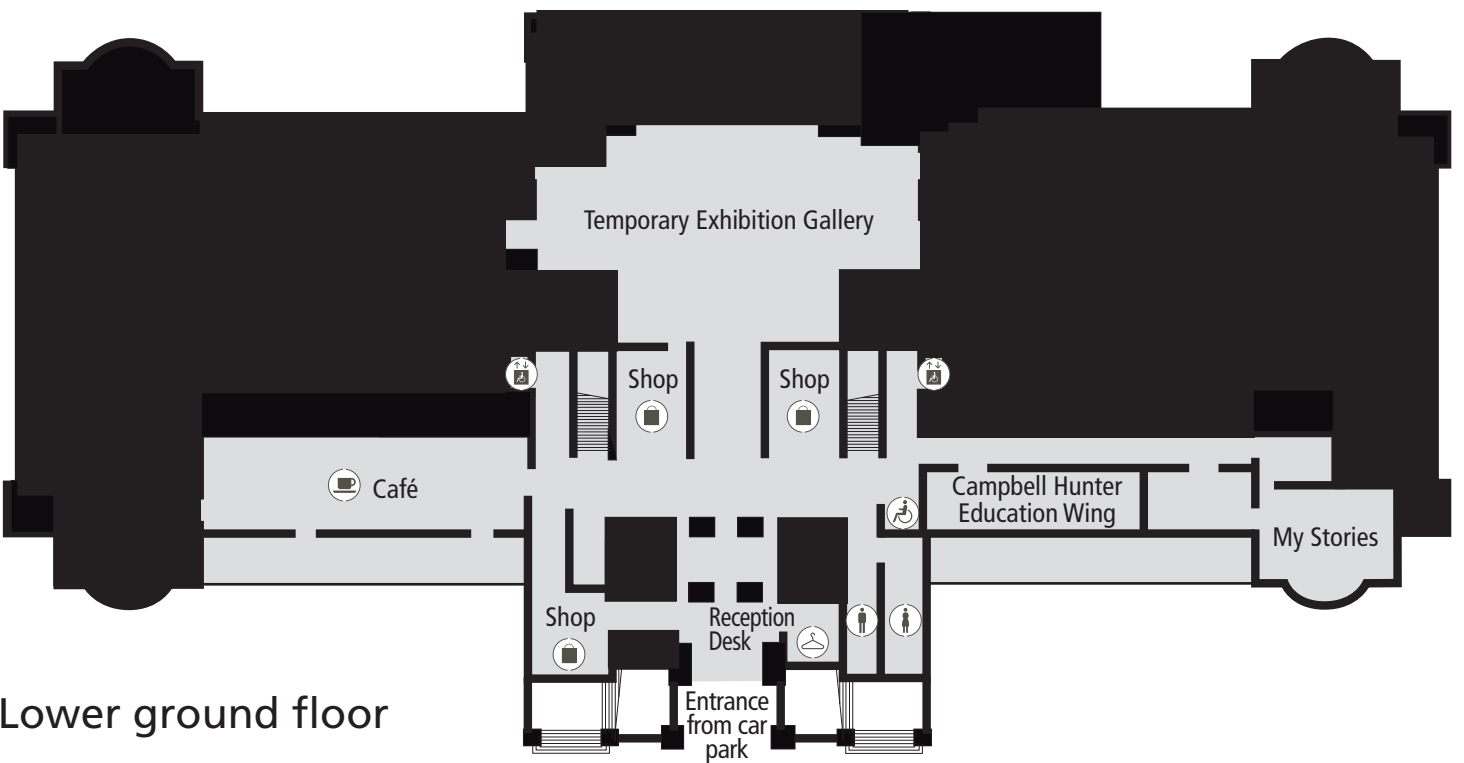

Dali's Christ of St John of the Cross,  
Currently on loan until June 2024

First floor

● Scenes for Our Climate Audio Tour

Ground floor

Lower ground floor

Key to symbols

-  Female Toilets
-  Male Toilets
-  Accessible Toilets
-  Café
-  Accessible Lift
-  Interactive Area
-  Shop
-  Coffee at Kelvingrove
-  Cloakroom