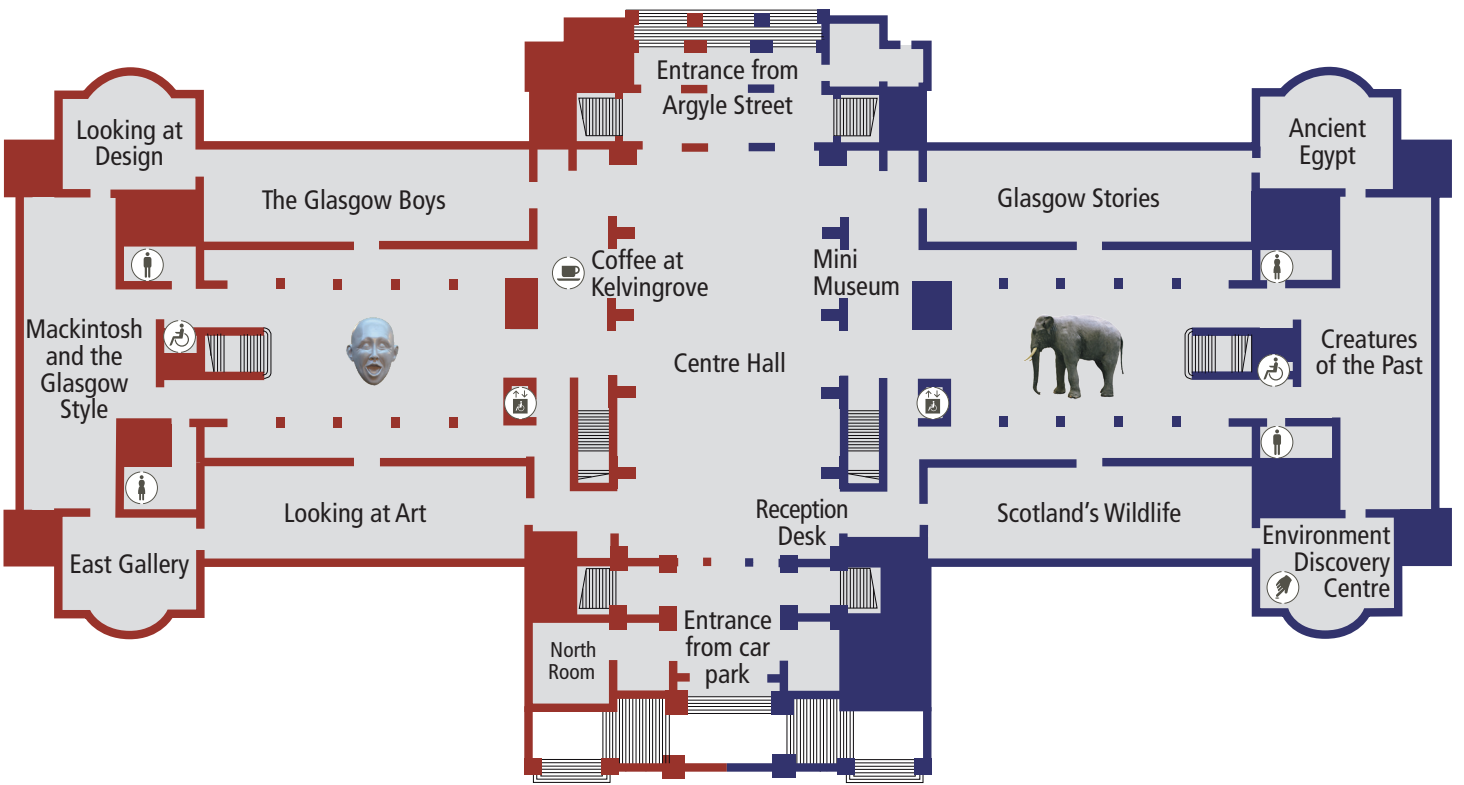

Dali's Christ of St John of the Cross,  
Currently on loan until June 2024

First floor

● Scenes for Our Climate Audio Tour

Ground floor

Lower ground floor

Key to symbols

-  Female Toilets
-  Male Toilets
-  Accessible Toilets
-  Café
-  Accessible Lift
-  Interactive Area
-  Shop
-  Coffee at Kelvingrove
-  Cloakroom